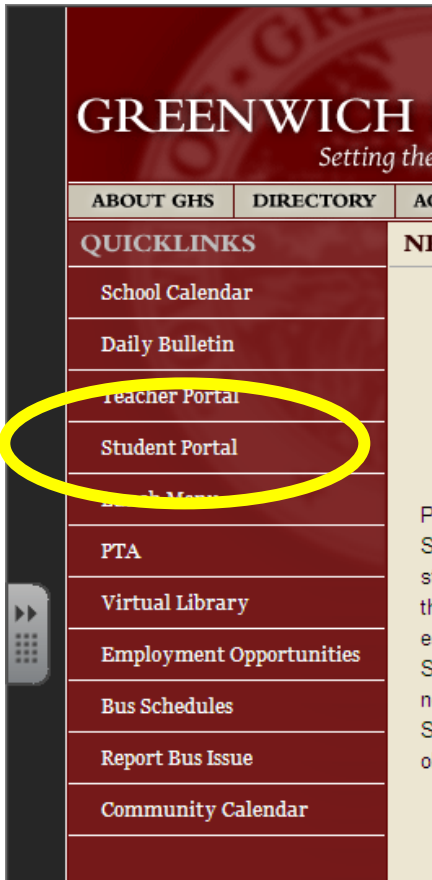

WELCOME TO THE PORTAL

The Portal is one central account for GPS students (and parents) to access student homework, research resources, transfer files, and deliver other school and teacher communication. Many features are still in development. We will keep you informed of new capabilities as they are turned on.

1. The portal works best in Internet Explorer and Firefox.

2. Go to the GHS homepage at www.greenwichschools.org/ghs

3. Click on GHS Student Portal in the Quick Links menu on the left hand side of the page.

4. To Log In:

UserID: 10 digit student number
(00 + 8 digit student number used to log
on to the school computers.)

_____

Password: Your birthday in the MM_DD_YYYY format.
(example: 01_05_2007 for January 5, 2007)

_____

DO NOT CHANGE THE PASSWORD. IF YOU HAVE CHANGED AND FORGOTTEN THE PASSWORD, YOU WILL HAVE TO COME TO THE MEDIA CENTER TO GET IT RESET. THIS CANNOT BE DONE IMMEDIATELY.

For Example:

User ID: 0000107890

Birthday: 01_03_1995

Note: Be sure you have TEN digits in the USER ID, and UNDERLINES in your password.